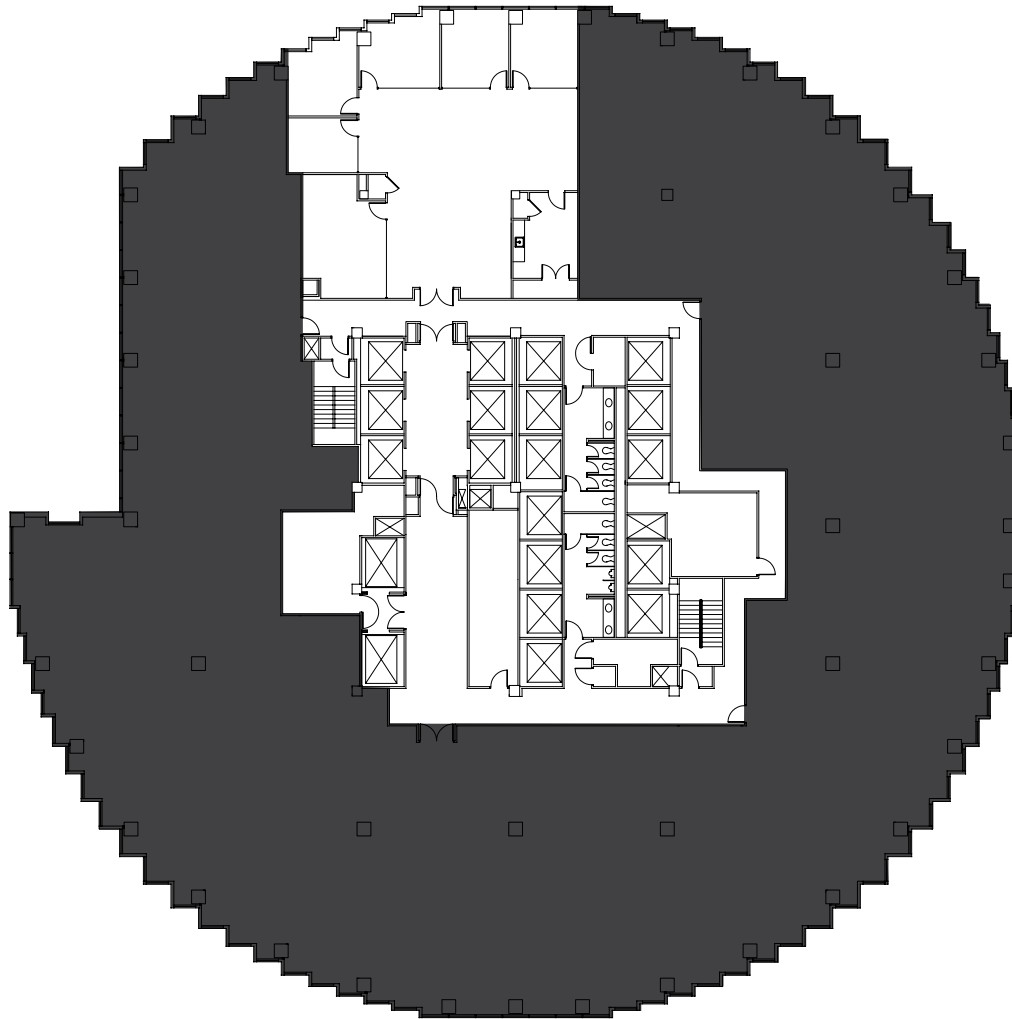

17/FL
3,269 sf

101 CALIFORNIA

As Built Plan

- Pre-built suite
- 5 perimeter offices, 1 perimeter conference room, 1 kitchen/production area and telecom closet
- Cityscape and Bay views
- Available immediately