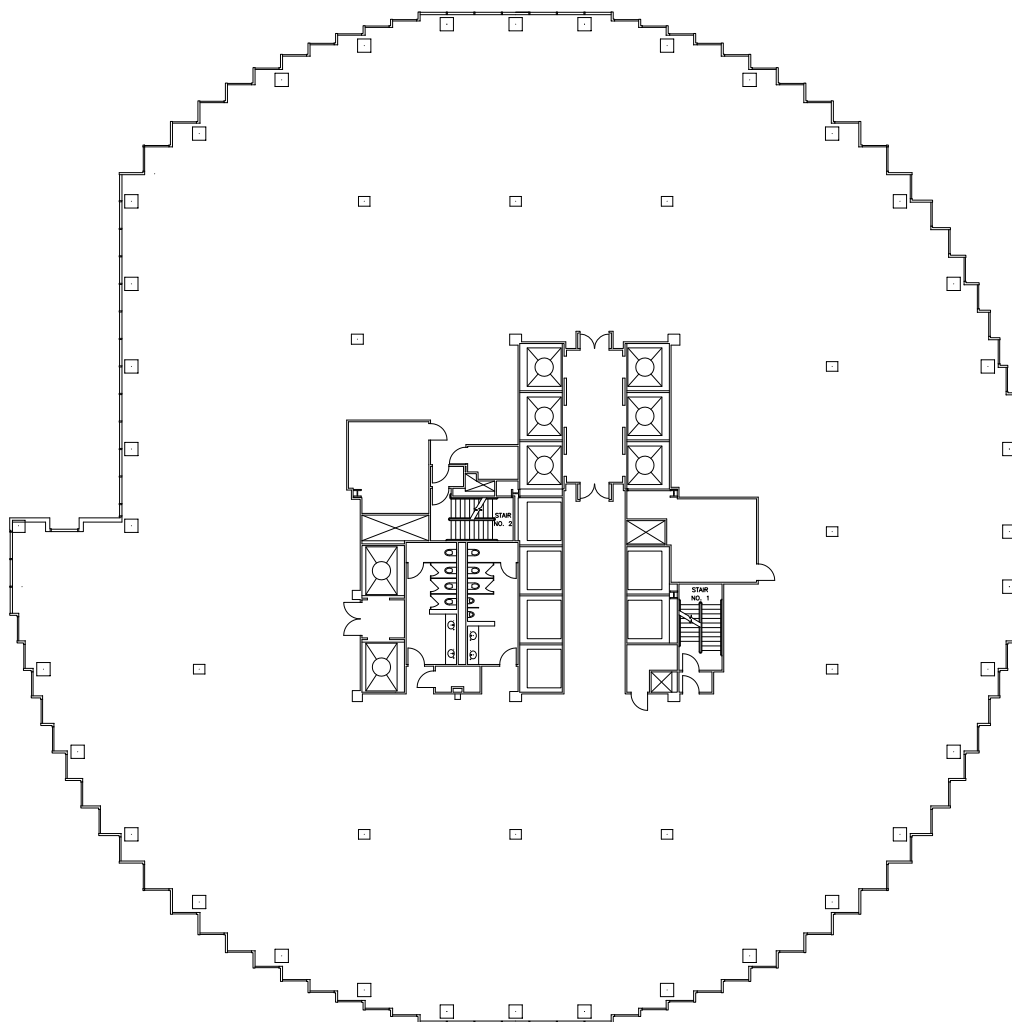

33/FL  
26,118 sf

101 CALIFORNIA

### Demising Plan

- Full floor opportunity at 101 California
- Exceptional panoramic views of the Golden Gate Bridge, Bay Bridge, Mt. Tam, Alcatraz, Coit Tower, and Pacific Ocean
- Internal staircase connecting to the 32nd floor
- Up to 38,032 sf contiguous available
- Available immediately