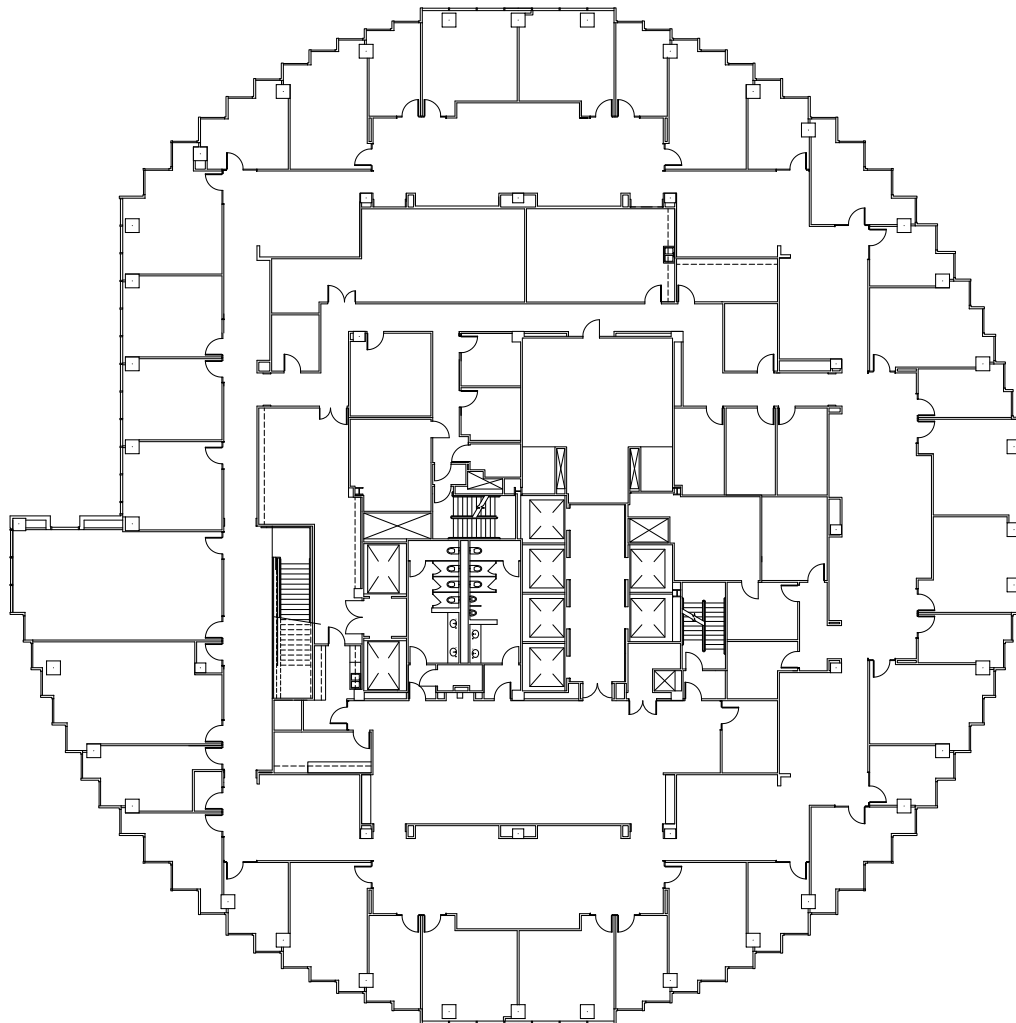

38/FL
24,770 sf

101 CALIFORNIA

As Built Plan

- Pre-built high-end law firm space
- 38 private offices & 7 conference rooms
- Part of a 76,036 contiguous sf block
- Exceptional panoramic views of the Golden Gate Bridge, Bay Bridge, Mt. Tam, Alcatraz & Pacific Ocean
- Available immediately