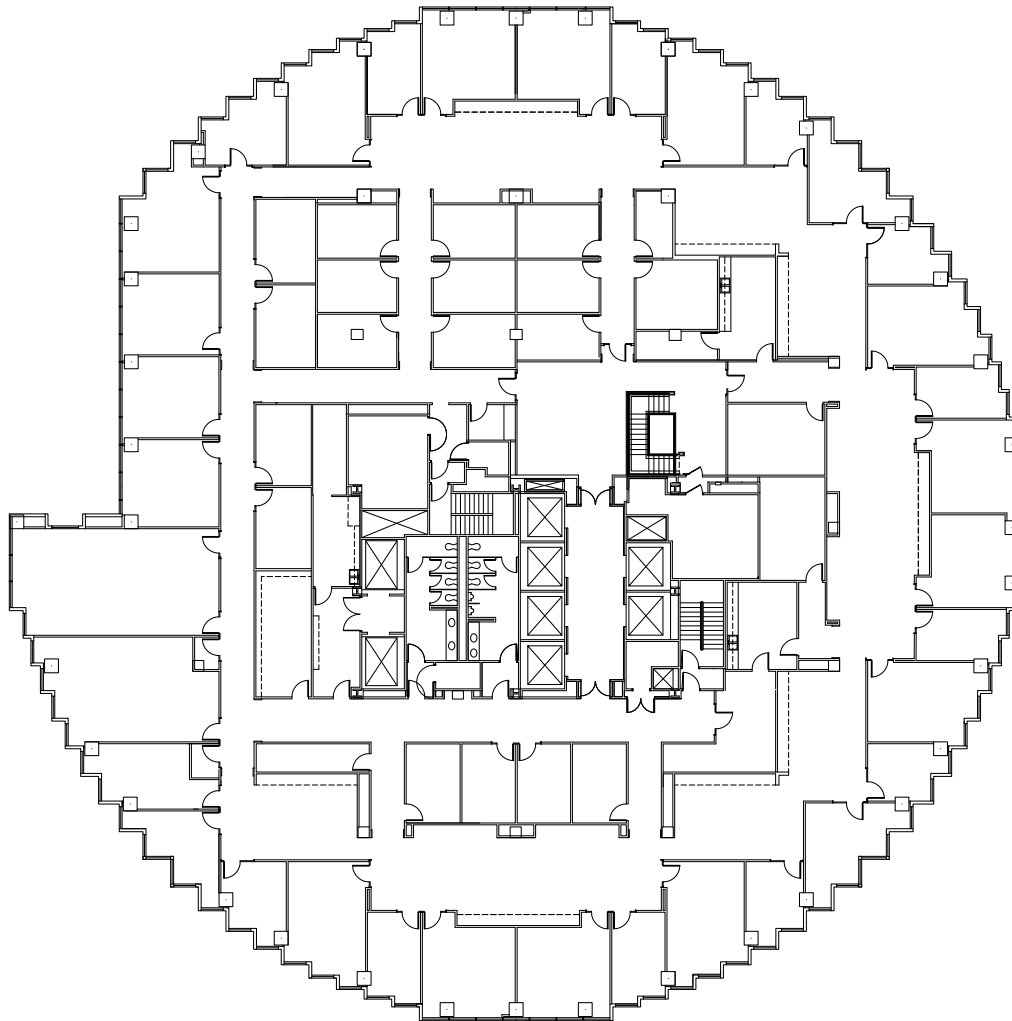

40/FL
25,633 sf

101 CALIFORNIA

As Built Plan

- Pre-built high-end law firm space
- 44 private offices & 8 conference rooms
- Part of a 76,036 contiguous sf block
- Exceptional panoramic views of the Golden Gate Bridge, Bay Bridge, Mt. Tam, Alcatraz & Pacific Ocean
- Available immediately