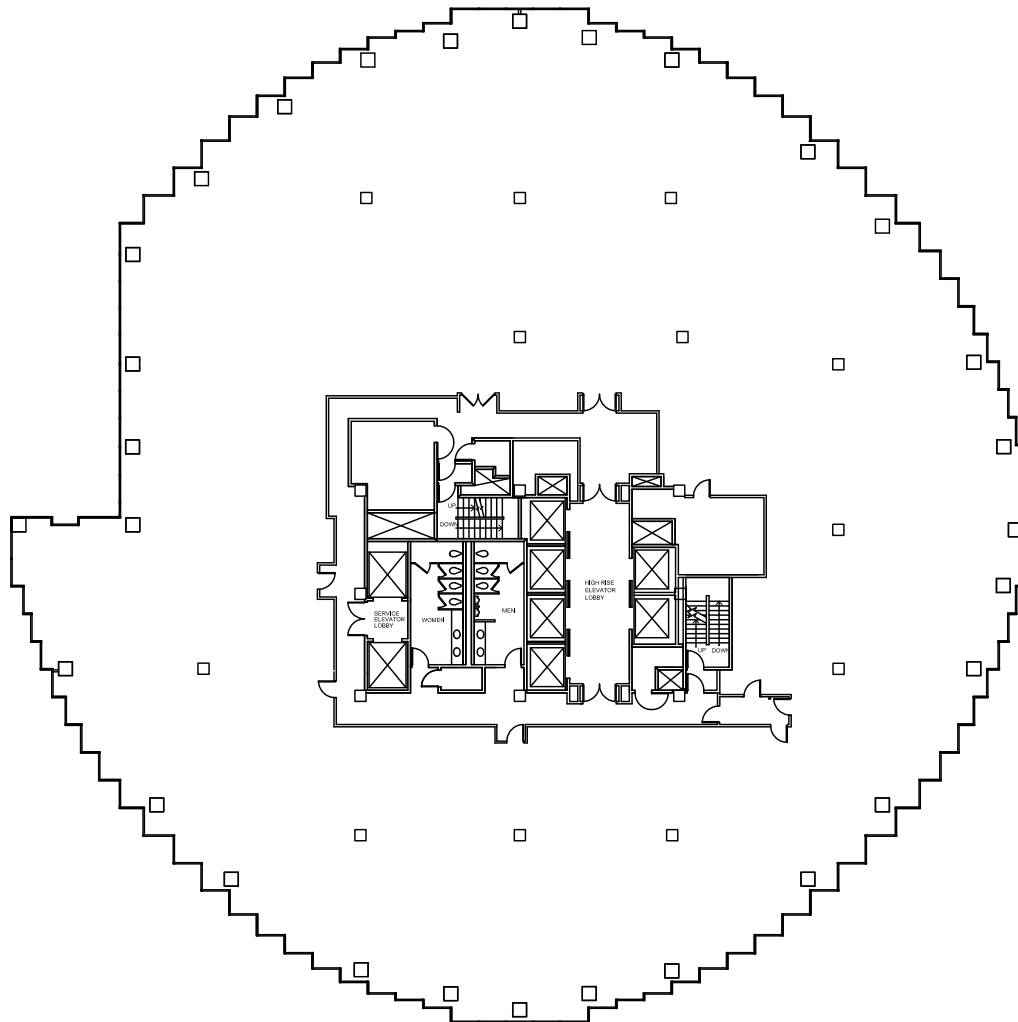

43/FL
24,582 sf

101 CALIFORNIA

Demising Plan

- Exceptional panoramic views of the Golden Gate Bridge, Bay Bridge, Mt. Tam, Alcatraz, Coit Tower, and Pacific Ocean
- Available immediately

Contacts

David Eaton & Ryan Lowe
david.eaton@hines.com
ryan.lowe@hines.com
101 California Street, Suite 1000
San Francisco, CA 94111
415.982.6200
www.101california.com