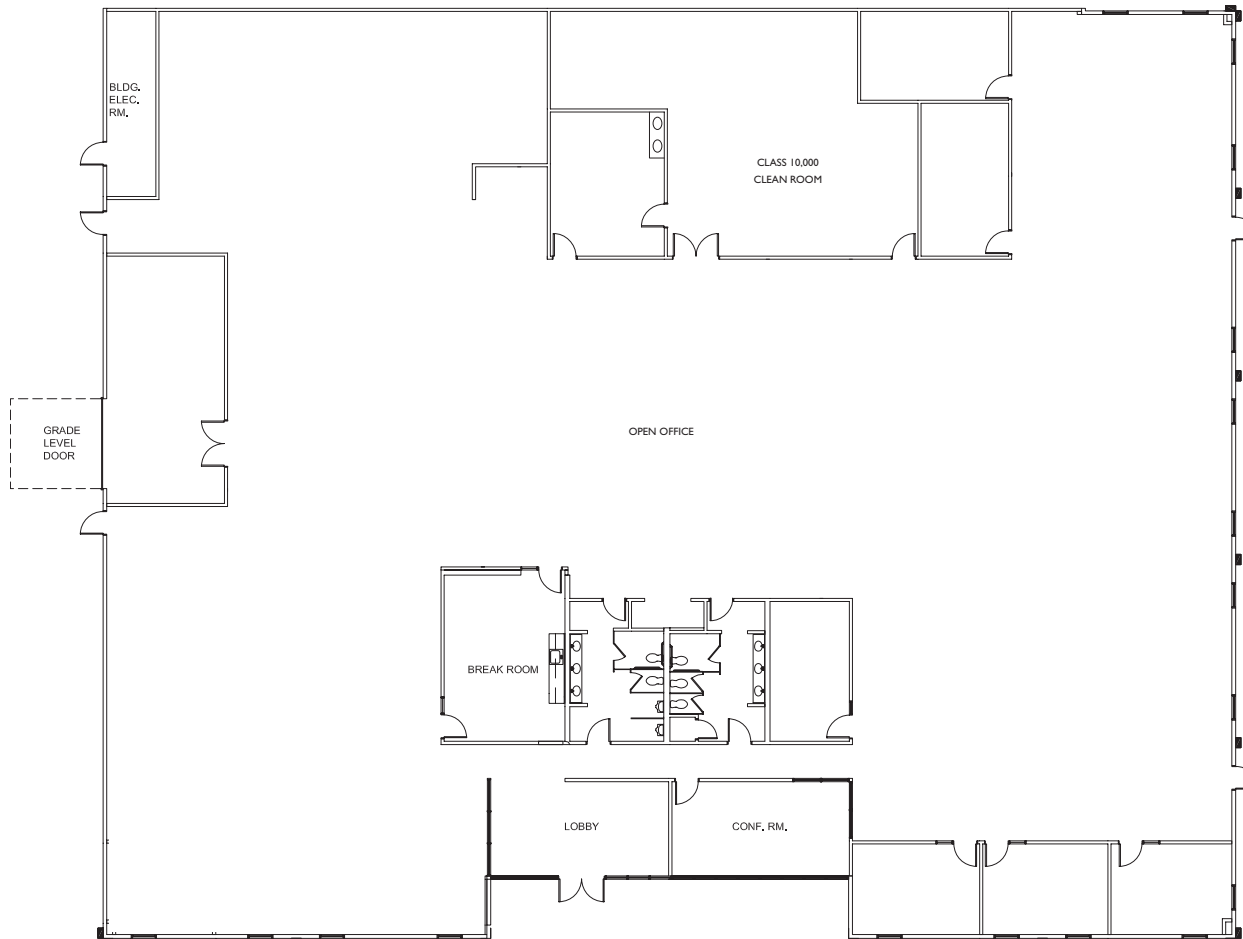

1308 Borregas Avenue

Sunnyvale, Moffett Park

18,468± sf

18,468 SF
OFFICE / R & D PROJECT
AVAILABLE FOR LEASE

1308 Borregas Avenue
Sunnyvale, CA 94089

LEASING INFORMATION

Jeff Arrillaga
408-982-8478
jarrillaga@ccarey.com

Cornish & Carey Commercial
ONCOR International
2804 Mission College Blvd.
Suite 120
Santa Clara, CA 95054
408-727-9600
408-988-6340 fax

ONCOR INTERNATIONAL

Jim Beeger
408-282-3942
jbeeger@colliersparrish.com

COLLIERS INTERNATIONAL
450 W Santa Clara St
San Jose, CA 95113
408-282-3800
408-283-2599 fax

Hines