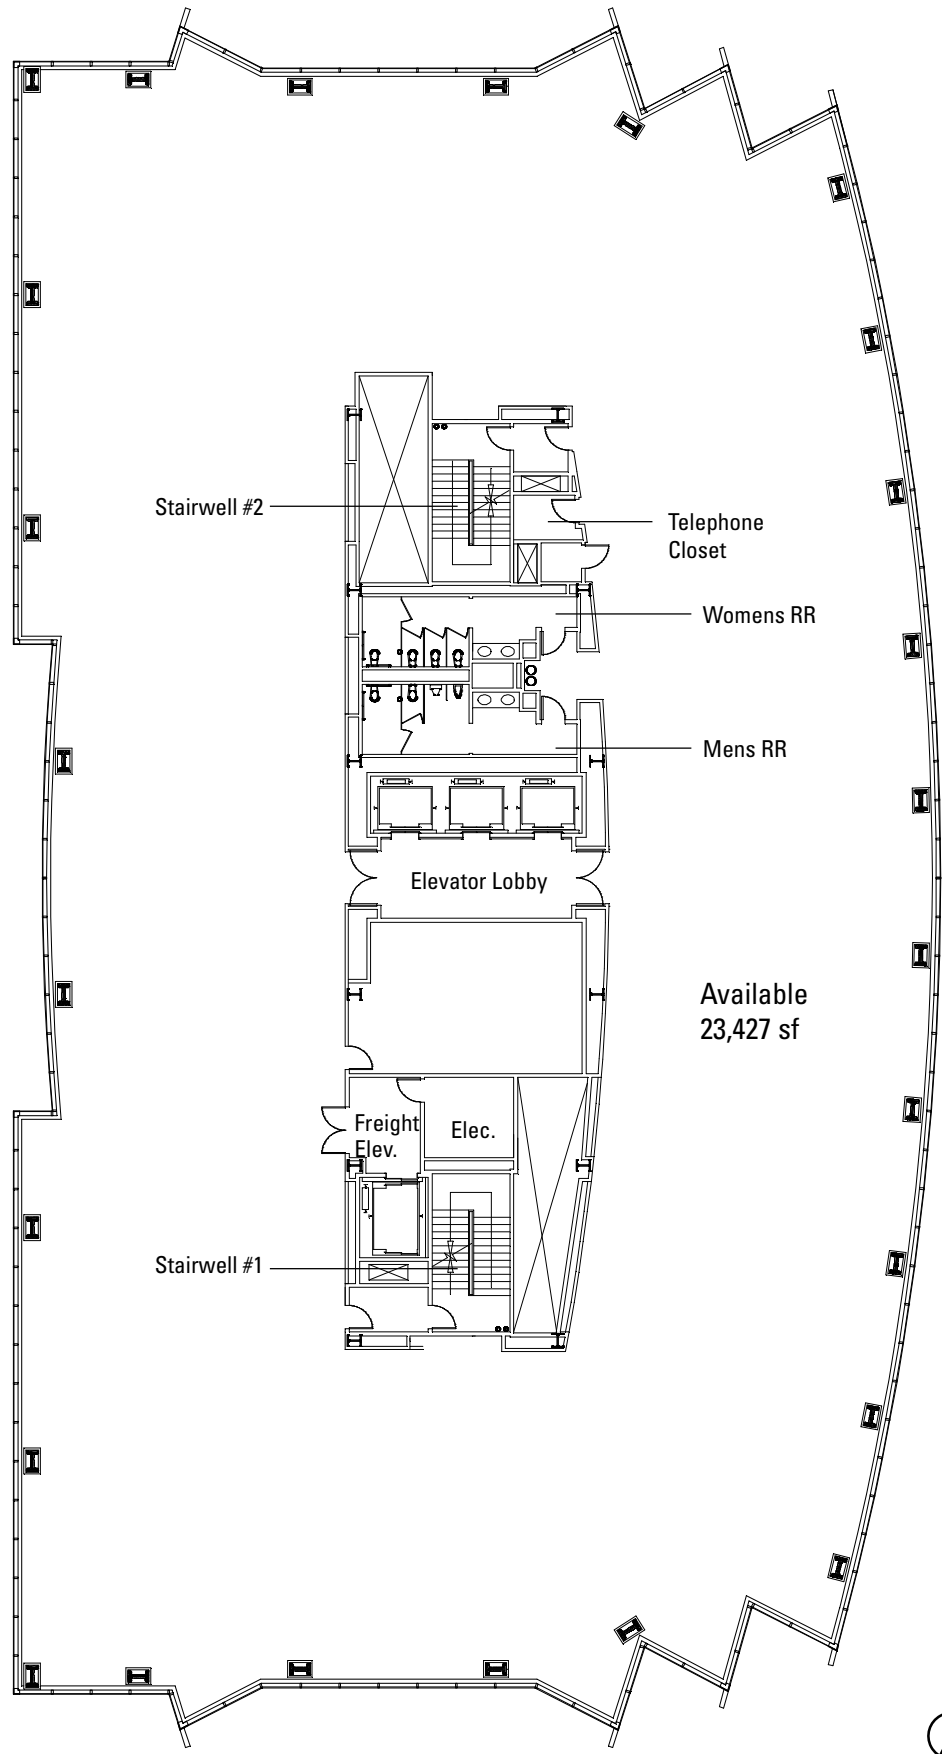

FLOOR 11

Stairwell #2

Telephone Closet

Womens RR

Mens RR

Elevator Lobby

Available
23,427 sf

Freight Elev.

Elec.

Stairwell #1

2100
POWELL
EMERYVILLE

Hines

FLOOR 11 : As Built Plan

Available
23,427 sf

2100
POWELL
EMERYVILLE

Hines