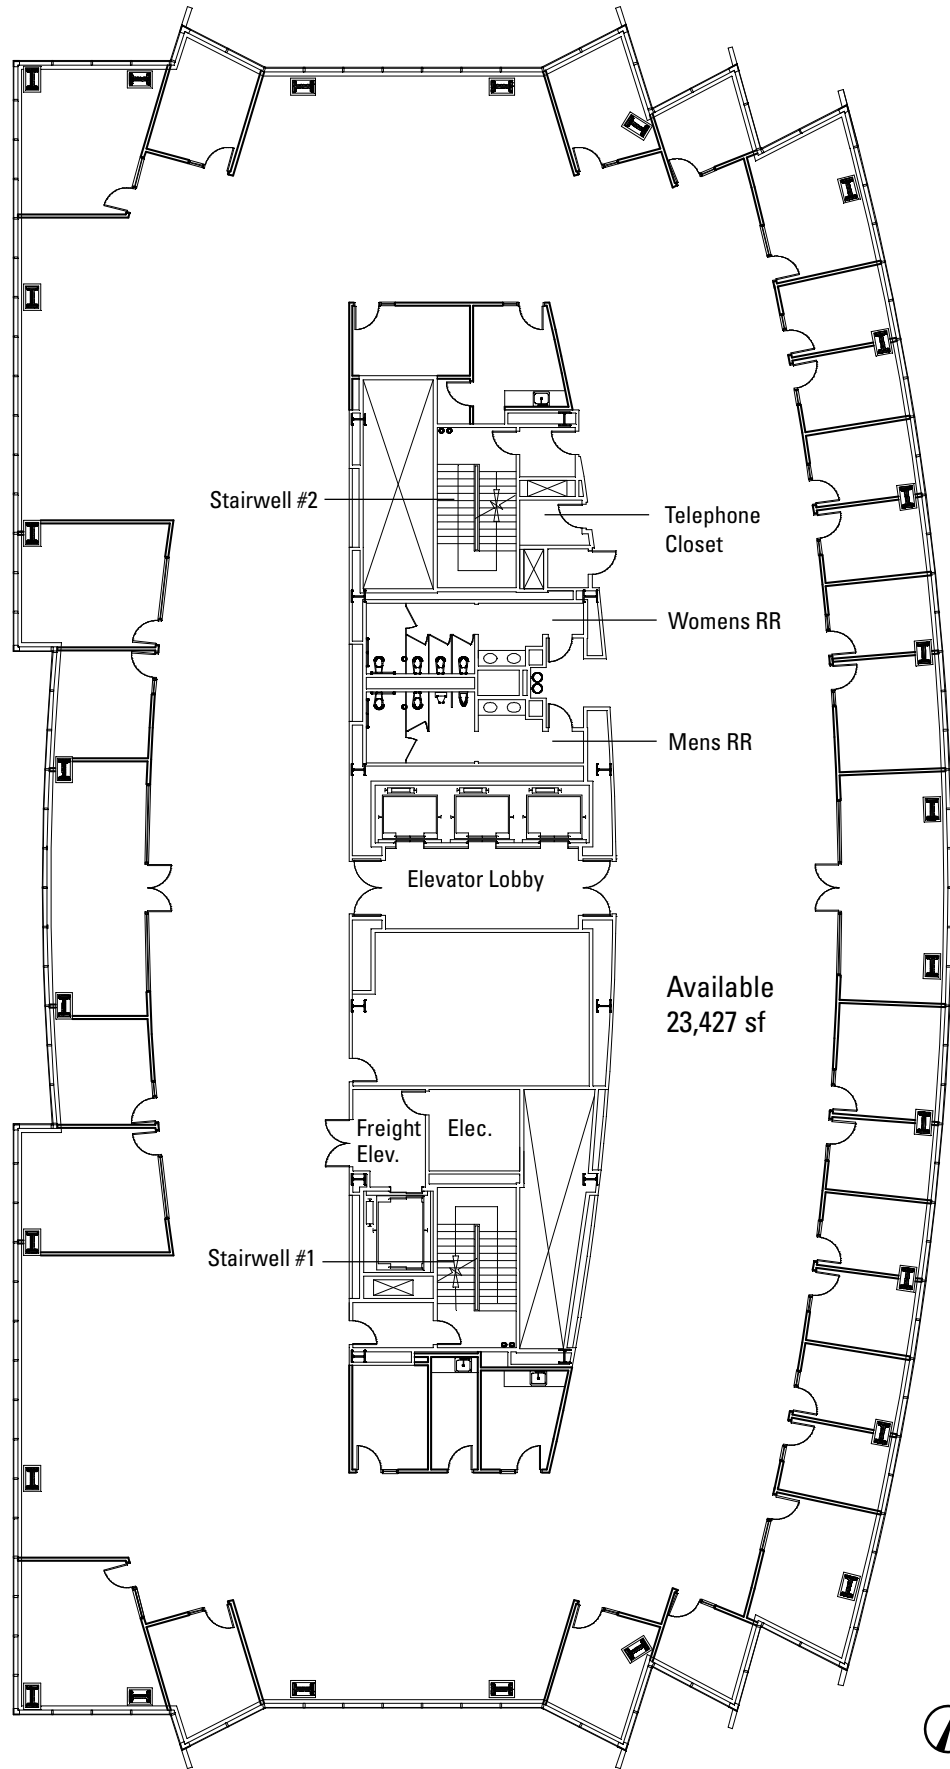

FLOOR 11

Stairwell #2

Telephone Closet

Womens RR

Mens RR

Elevator Lobby

Available
23,427 sf

Freight Elev.

Elec.

Stairwell #1

2100
POWELL
EMERYVILLE

Hines

FLOOR 11 : As Built Plan

Available
23,427 sf

2100
POWELL
EMERYVILLE

Hines