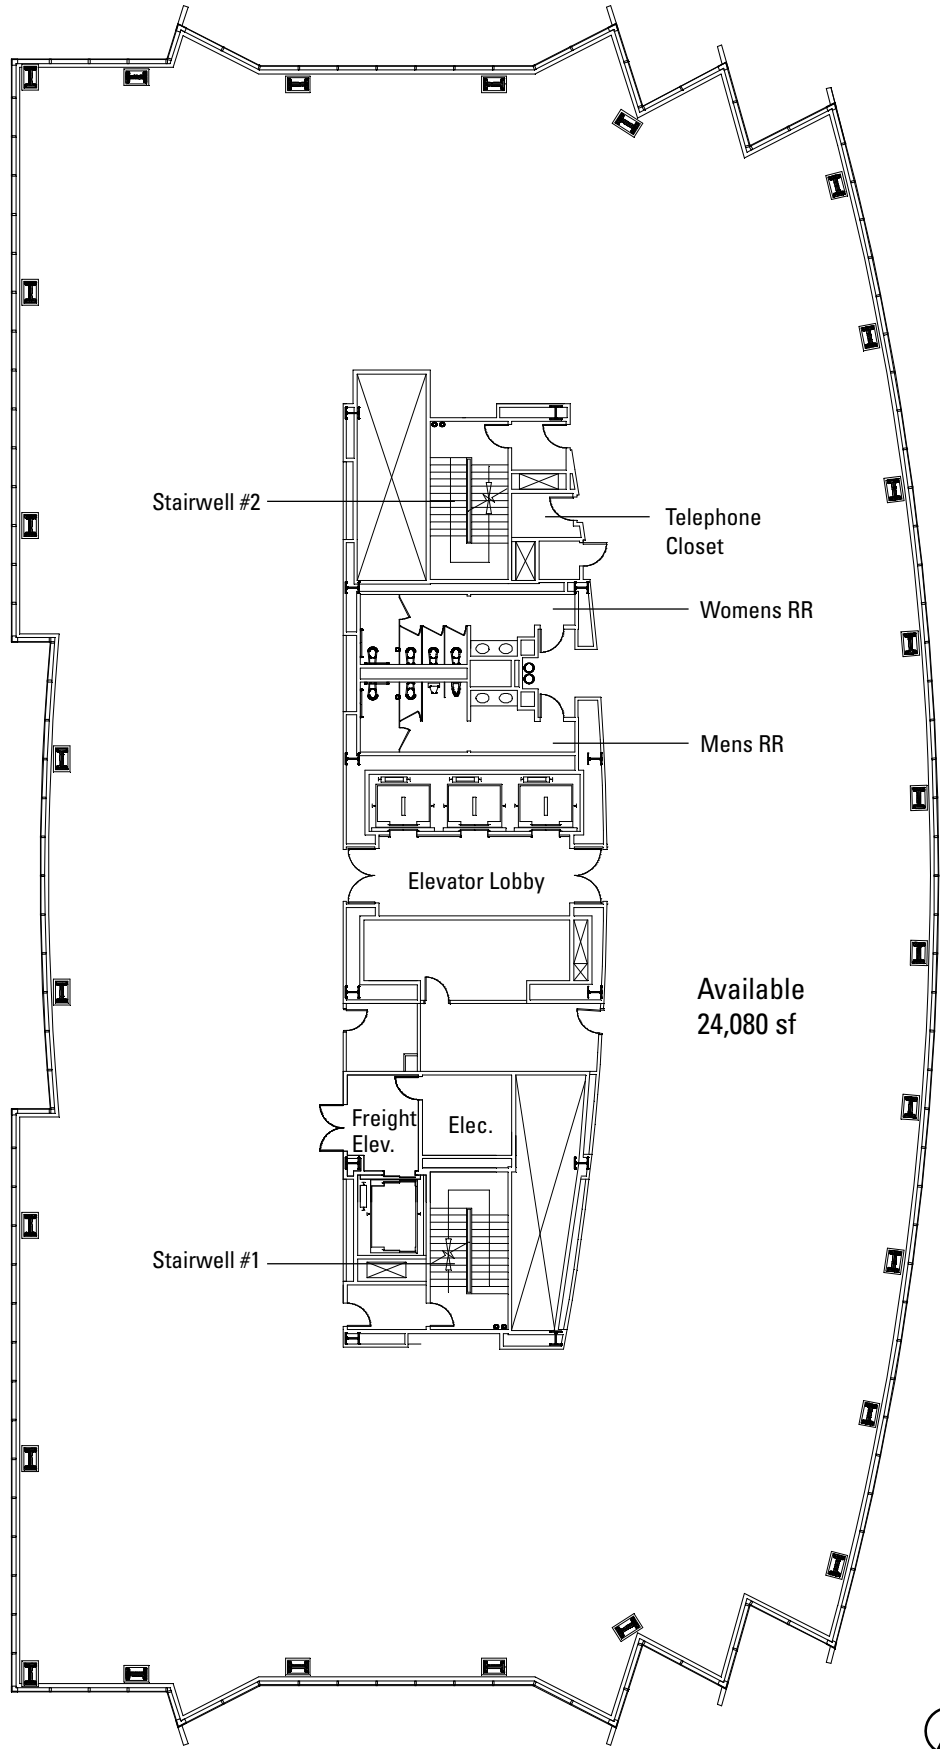

FLOOR 12

2100
POWELL
EMERYVILLE

Hines

FLOOR 12 : As Built Plan

Stairwell #2

Telephone Closet

Womens RR

Mens RR

Elevator Lobby

Available
24,080 sf

Freight Elev.
Elec. Elev.

Stairwell #1

2100
POWELL
EMERYVILLE

Hines