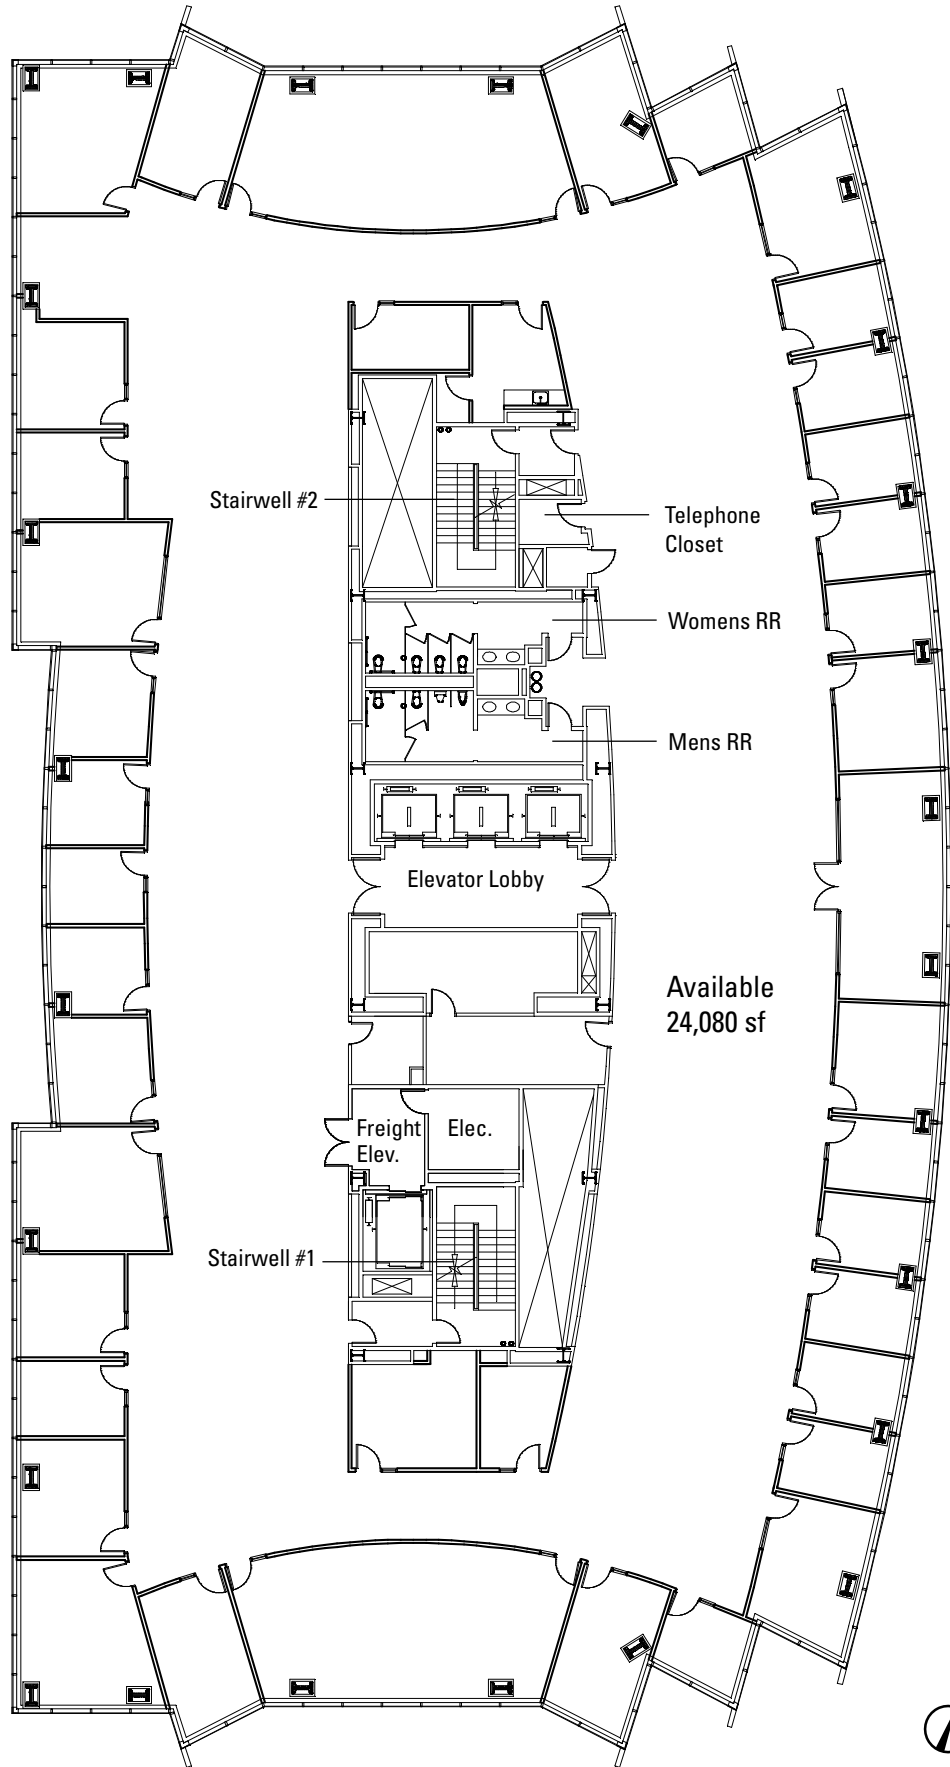

FLOOR 12

2100
POWELL
EMERYVILLE

Hines

FLOOR 12 : As Built Plan

Stairwell #2

Telephone Closet

Womens RR

Mens RR

Elevator Lobby

Available
24,080 sf

Freight Elev.
Elec. Elev.

Stairwell #1

2100
POWELL
EMERYVILLE

Hines