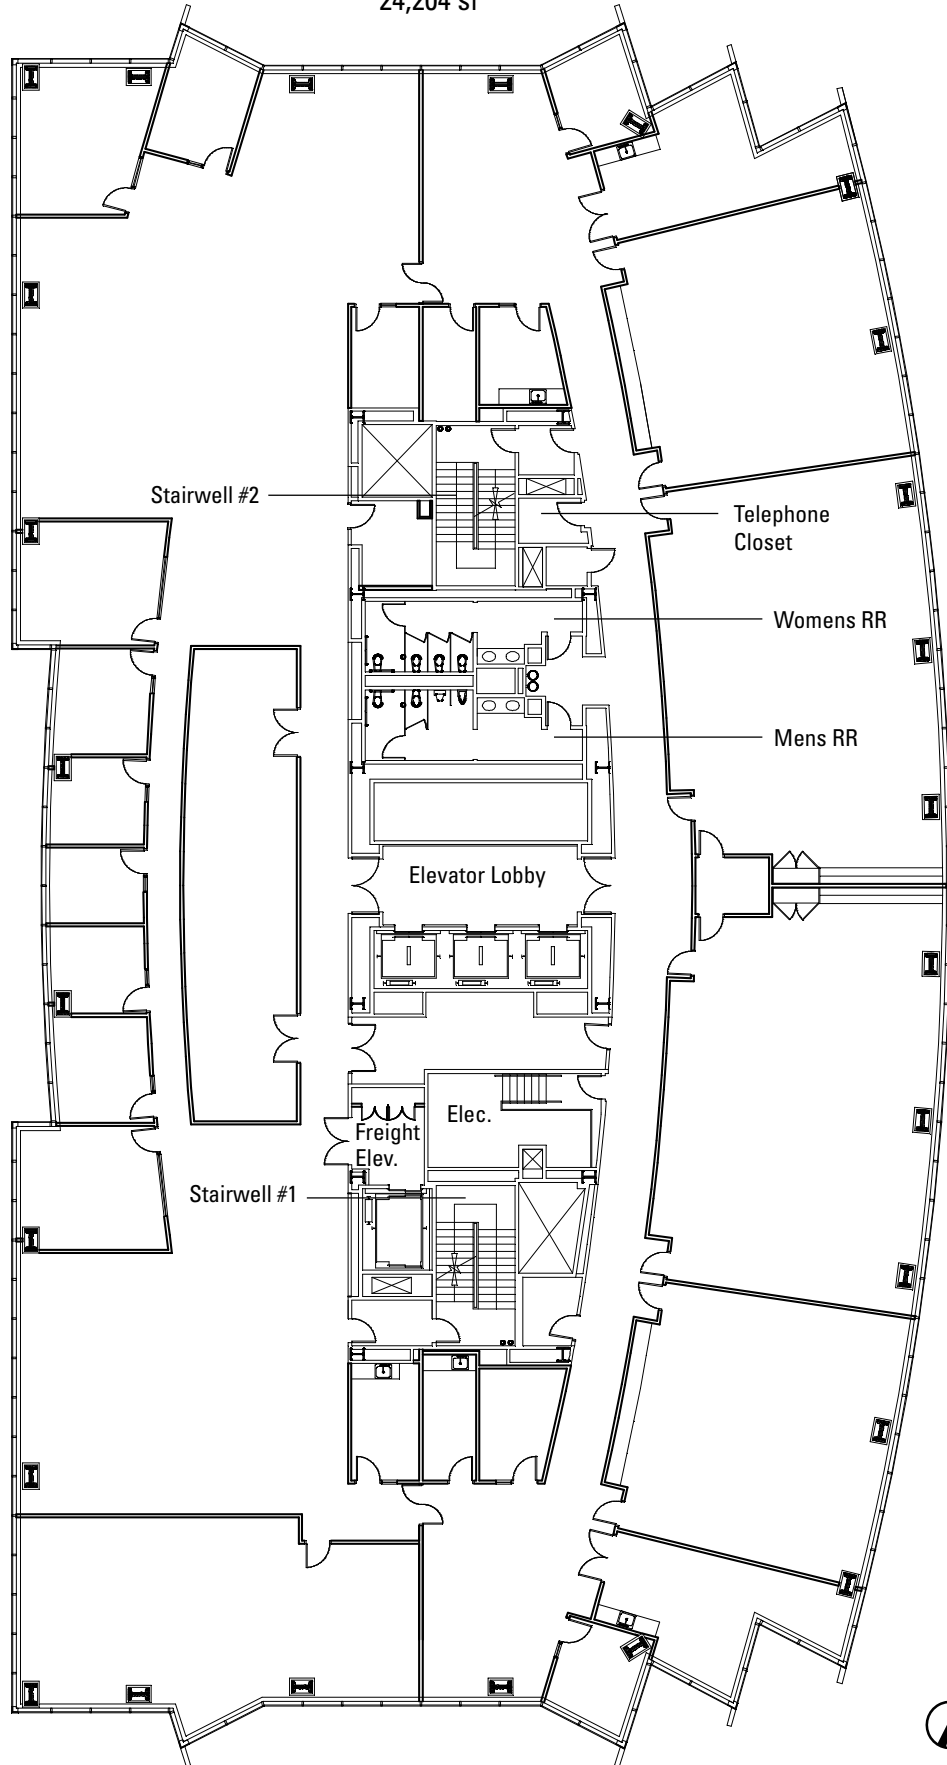

FLOOR 4

Stairwell #2

Telephone Closet

Womens RR

Mens RR

Elevator Lobby

Available
24,204 sf

Stairwell #1

Freight Elev.

Elec.

2100
POWELL
EMERYVILLE

Hines

FLOOR 4 : As Built Plan

Available
24,204 sf

2100
POWELL
EMERYVILLE

Hines