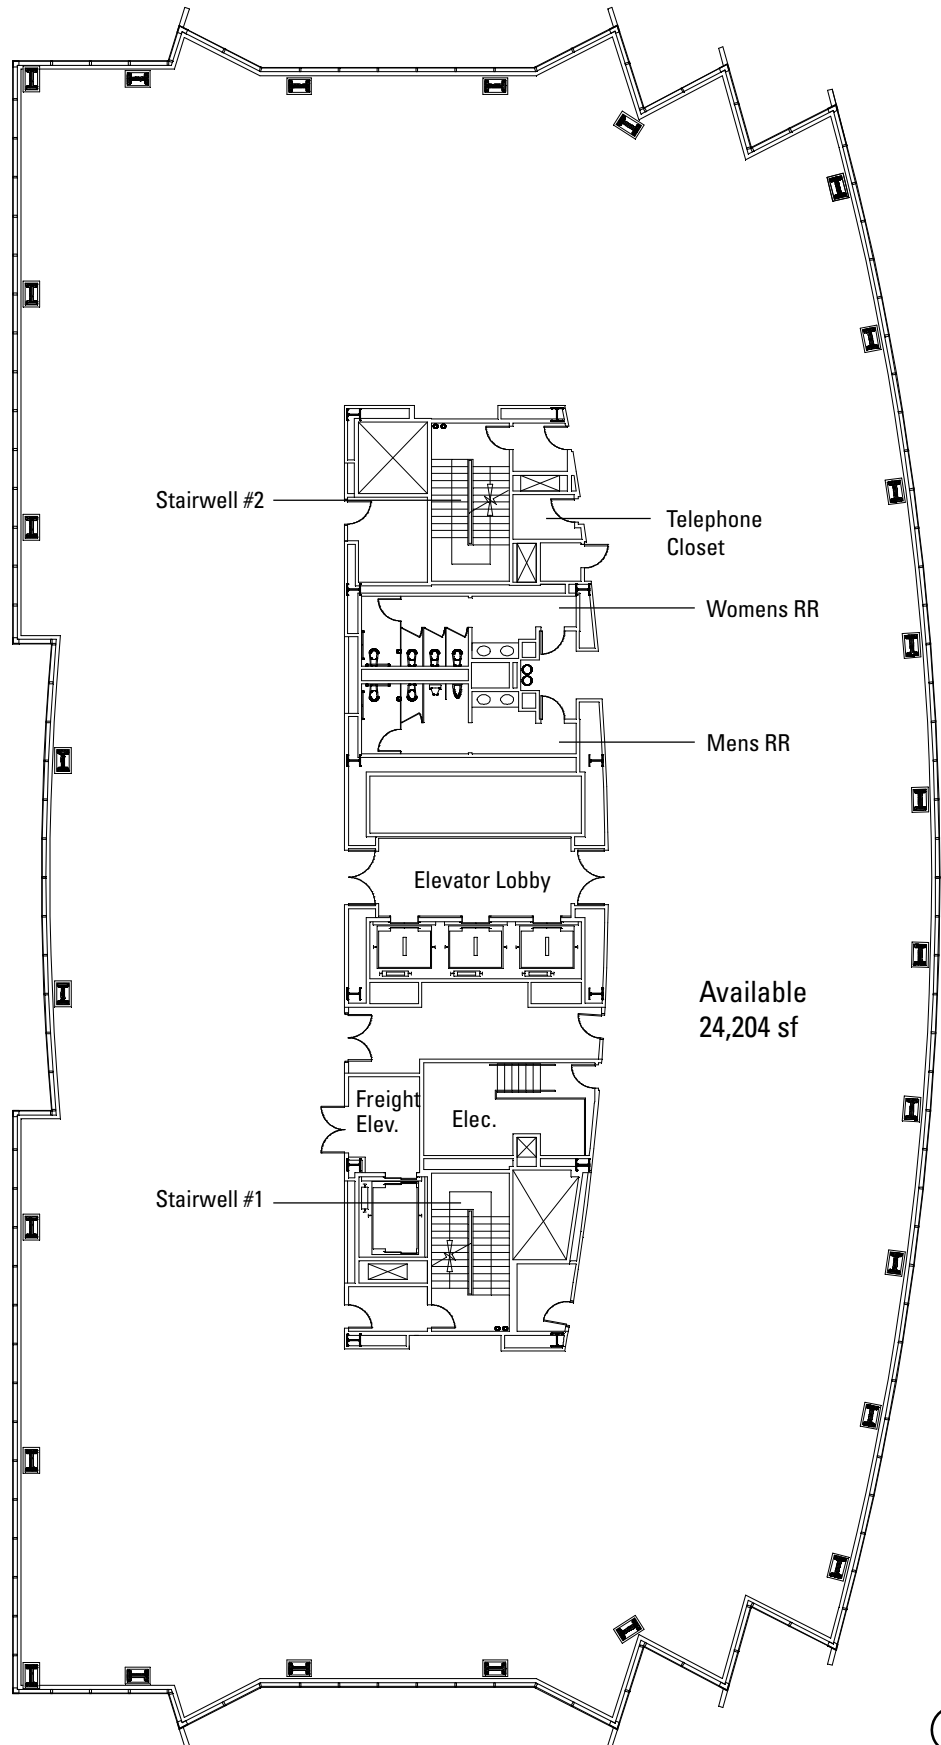

FLOOR 4

Stairwell #2

Telephone Closet

Womens RR

Mens RR

Elevator Lobby

Available
24,204 sf

Stairwell #1

Freight Elev.

Elec.

2100
POWELL
EMERYVILLE

Hines

FLOOR 4 : As Built Plan

Available
24,204 sf

2100
POWELL
EMERYVILLE

Hines