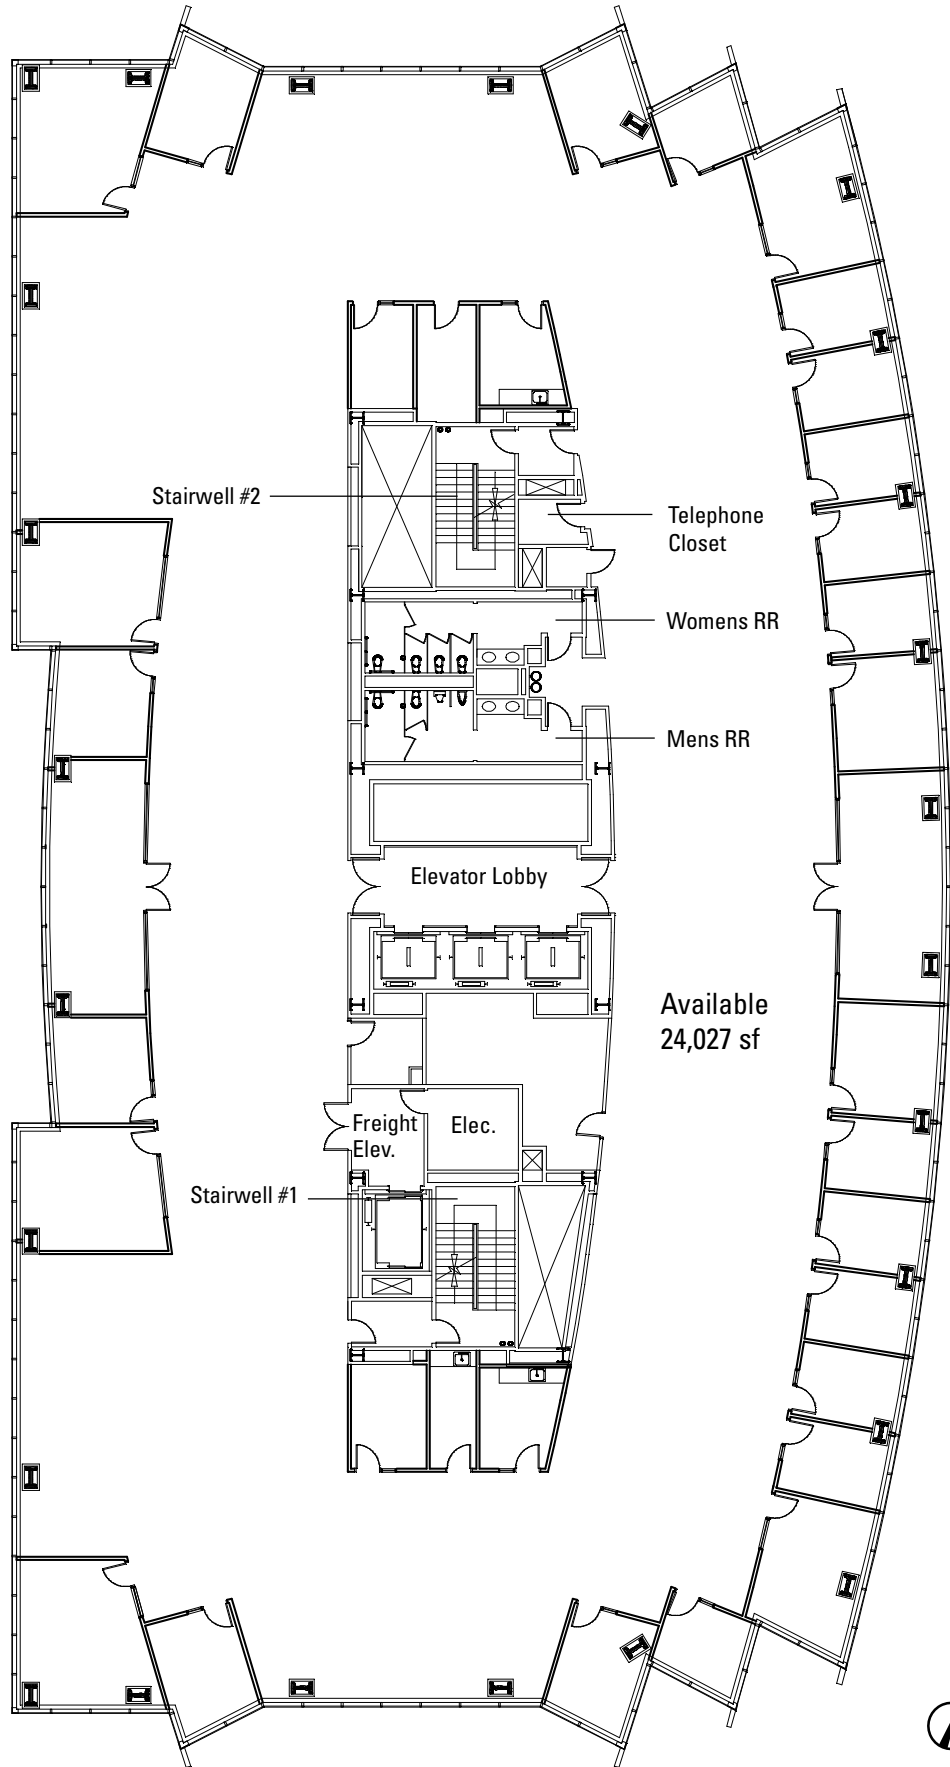

FLOOR 8

Stairwell #2

Telephone Closet

Womens RR

Mens RR

Elevator Lobby

Available
24,027 sf

Stairwell #1

Freight Elev.

Elec.

2100
POWELL
EMERYVILLE

Hines

FLOOR 8 : As Built Plan

Stairwell #2

Telephone Closet

Womens RR

Mens RR

Elevator Lobby

Available
24,027 sf

Stairwell #1

Freight Elev.
Elec.

2100
POWELL
EMERYVILLE

Hines