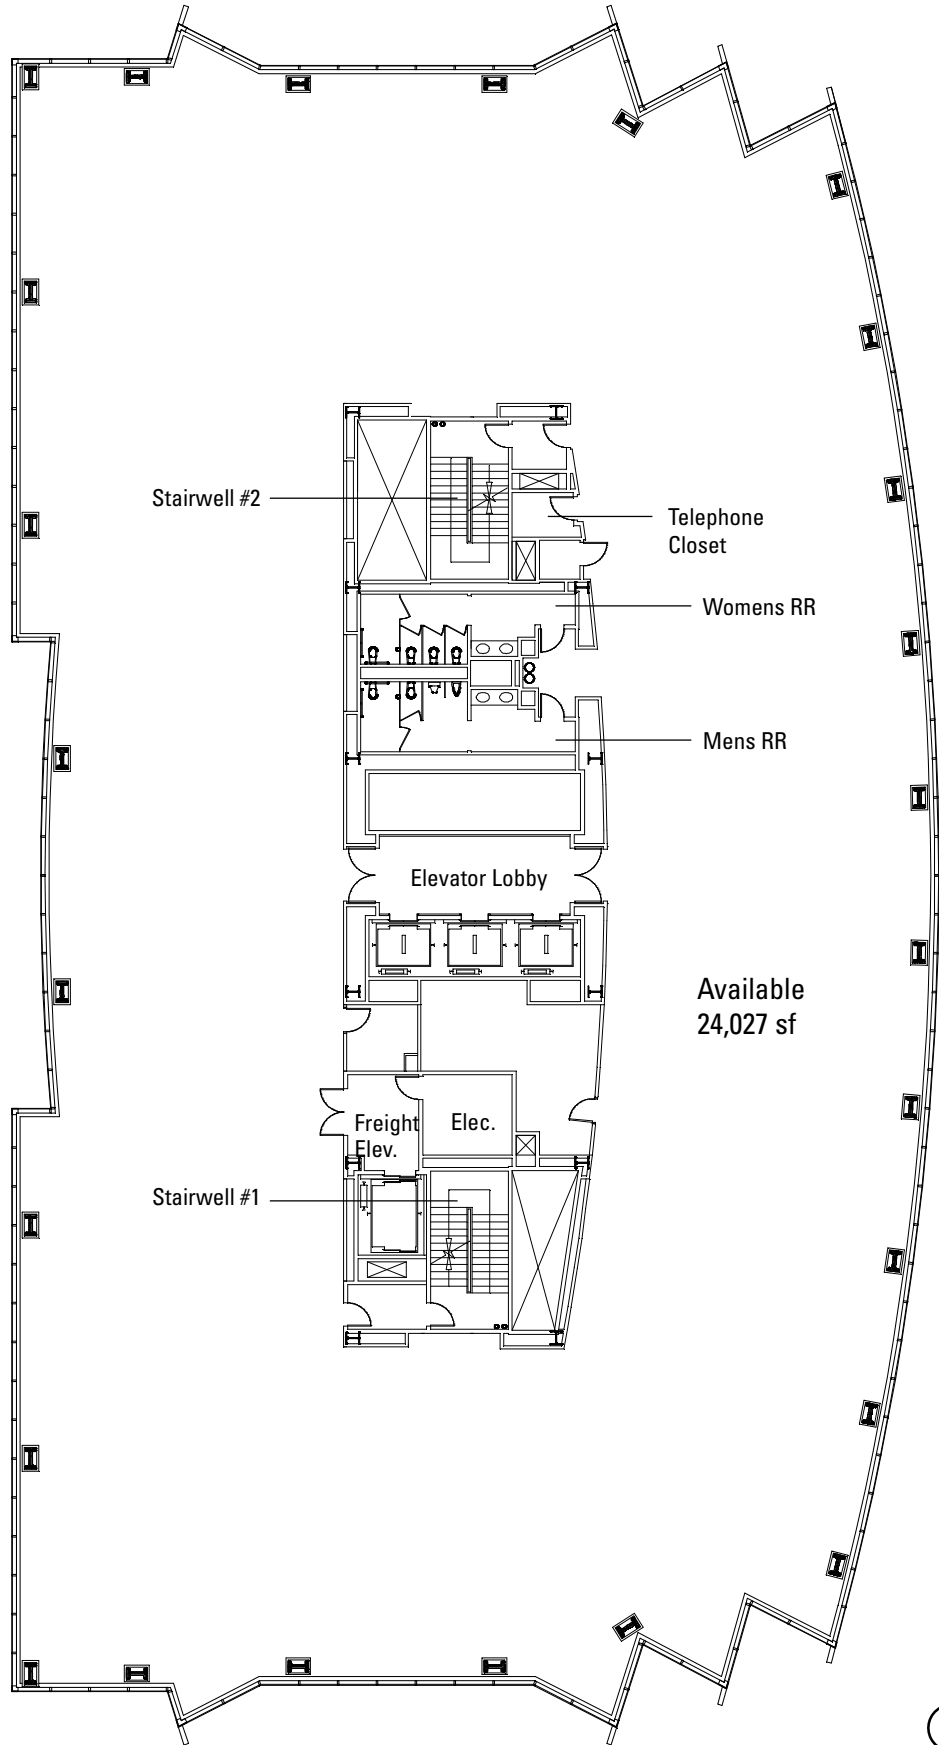

FLOOR 8

Stairwell #2

Telephone Closet

Womens RR

Mens RR

Elevator Lobby

Available
24,027 sf

Stairwell #1

Freight Elev.

Elec.

2100
POWELL
EMERYVILLE

Hines

FLOOR 8 : As Built Plan

Stairwell #2

Telephone Closet

Womens RR

Mens RR

Elevator Lobby

Available
24,027 sf

Stairwell #1

Freight Elev.
Elec.

2100
POWELL
EMERYVILLE

Hines